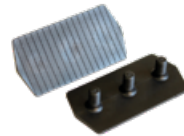

Paintless Dent Repair

▶ Watch our DentFix videos at alpoz.com.au/videos/#dentfix

DFGPX DentFix Glue Puller Xtreme Dent Repair Kit

No Welding

X-TREME

Whether it be Aluminium or Steel, the GPX multiple sized glue pads can be used individually, or combined to customise the length of area to be pulled.
 ✦ Supplied with H-Duty DentFix Glue Gun

NEW

DFGPXEY DentFix Replacement GPX Screw Down Eyelet

NEW

DFGPXP1 DentFix Replacement GPX Glue Pad 38mm

NEW

DFGPXP2 DentFix Replacement GPX Glue Pad 50mm

NEW

DFGPXP3 DentFix Replacement GPX Glue Pad 75mm

NEW

DFGPXP4 DentFix Replacement GPX Glue Pad 100mm

NEW

PDHG080W PDR Hot Glue Gun

✦ For 10mm glue sticks

DFHS10 High Humidity/Strength 10mm PDR Glue Sticks - Pkt 10

✦ Replacement glue sticks used with PDHG080W