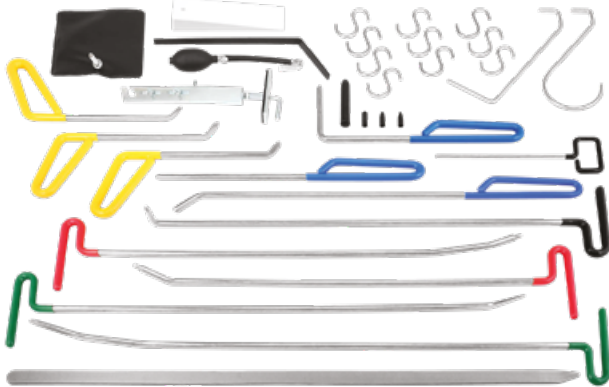

PDTD285K9 PDR Tap-Down Tool Set - 9 Pc

65mm 30mm

Paintless Dent Repair cont ...

NEW

DFCGS71 DentFix Cold Adhesive Glue Slide Hammer Set

- ✳ This revolutionary kit uses a special cold glue to temporarily adhere to the panel.
- ✳ This enables auto body professionals to quickly and safely pull out dents.

KIT CONTENTS: ✳ 1.25kg Slide Hammer ✳ 1 x DFCGBT Glue ✳ 38mm Round Alumin. Tab
✳ 52mm Round Alumin. Tab ✳ 22x57mm Alumin. Tab ✳ 36x80mm Alumin. Tab
✳ Supplied in foam-lined tray

NEW

DFCGBT DentFix Mammoth Tar Black Cold Glue - 50g

- ✳ Use with DFCGS71 Slide Hammer Kit
- ✳ Everyday use
- ✳ No setup time

NEW

DFCGLB DentFix Arctic Ice Light Blue Cold Glue - 50g

- ✳ Use with DFCGS71 Slide Hammer Kit
- ✳ 20-30% stronger

PDRK33 Paintless Dent Removal Kit - 33 Pc

- ✳ Comprehensive kit designed to massage cosmetic damage including door dings and hail damage ✳ Supplied in a robust carry case
- ✳ rods 30cm to 92cm

PDR1000K PDR Deluxe Hail Rod Kit in Carry Bag

- ✳ Rods from 25cm to 85cm