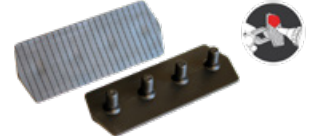

Paintless Dent Repair

▶ Watch our DentFix videos at alpoz.com.au/videos/#dentfix

DFGPX DentFix Glue Puller Xtreme Dent Repair Kit

No Welding

X-TREME

Whether it be Aluminium or Steel, the GPX multiple sized glue pads can be used individually, or combined to customise the length of area to be pulled.
 ✦ Supplied with H-Duty DentFix Glue Gun

NEW

DFGPXEY DentFix Replacement GPX Screw Down Eyelet

NEW

DFGPXP1 DentFix Replacement GPX Glue Pad 38mm

NEW

DFGPXP2 DentFix Replacement GPX Glue Pad 50mm

NEW

DFGPXP3 DentFix Replacement GPX Glue Pad 75mm

NEW

DFGPXP4 DentFix Replacement GPX Glue Pad 100mm

NEW

PDHG080W PDR Hot Glue Gun

✦ For 10mm glue sticks

DFHS10 High Humidity/Strength 10mm PDR Glue Sticks - Pkt 10

✦ Replacement glue sticks used with PDHG080W