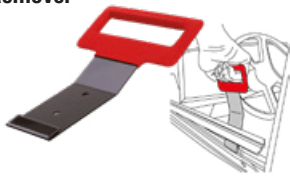

AP6135 Door Belt Mould Remover