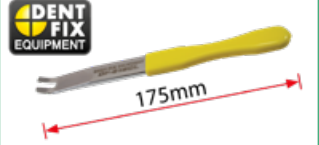

- ✦ Tip profile size 5-7mm

NEW

**376 Large SunFlag Clip Tool**  
*SUNFLAG.*

- ✦ Tip profile size 6-9mm

NEW

**DF618CL 7mm Clip Lifter Tool**

- ✦ Tapered tip reduces damage on fragile parts

Equalizer.