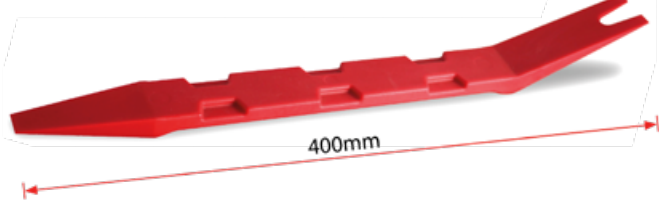

Square chisel end

**EZP217 Nylon Trim Pry Tool**

Radiused chisel end

**LCT265 Long Nylon Clip/Lever Tool**

**UWS003 Plastic Utility Wedge Set - 3 Pc**

POPULAR

**NTL400 Extra Long Non-Marking Nylon Lever Tool**