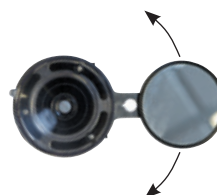

Self Levelling Bridge

Professional 12V Heater

240V Power Adaptor

One Universal Repair Resin

Quality 12V Drill

75 Second 12V LED UV Curing Lamp

Swivelling Inspection Mirror

LED Inspection Torch