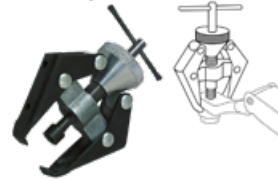

- ✦ With oil feed

**AD1007 Drop Jaw Glass Breaking Pliers**

**WIPER ARM PULLERS**

**WAP800 Elite Wiper Arm Puller Set - 8 Pc**

- ✦ Designed to remove various OEM wiper arms on Holden Astra, BMW, Ford, Jaguar, Peugeot, Mercedes, Mazda, Range Rover, VW and many more

POPULAR

**AWP035 Pro Wiper Puller - 40mm**

- ✦ Spreads to 35mm

**AWP045 Pro Wiper Puller - 60mm**

- ✦ Spreads to 45mm

**AP3048 Wiper Arm Puller**

**WP534E Wiper Arm Pulley**

Equalizer.