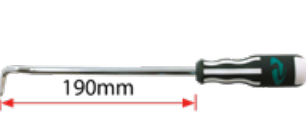

**Rubber Hook & Pick Tools**

POPULAR

**AP6000** BTB™ Rubber Hook Tool

✦ Anti-slip rubber grip

POPULAR

**AP6001** BTB™ Long Rubber Hook Tool

✦ Anti-slip rubber grip ✦ Extra reach

**OZ-544** Wilde Rubber Hook Tool