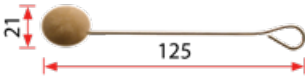

Applicators

AP5250 Daubers - Pkt 100

AP5275 Mini Daubers - Pkt 100

- ✦ Smaller ball gives greater control
- ✦ Better access in confined areas

DM1094 Cotton Tip Applicator - Pkt 100

- ✦ Single use - avoid contamination
- ✦ Small size - avoid drip