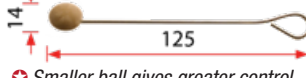

Applicators

AP5250 Daubers - Pkt 100

AP5275 Mini Daubers - Pkt 100

- ✦ Smaller ball gives greater control
- ✦ Better access in confined areas

DM1094 Cotton Tip Applicator - Pkt 100

- ✦ Single use - avoid contamination
- ✦ Small size - avoid drip